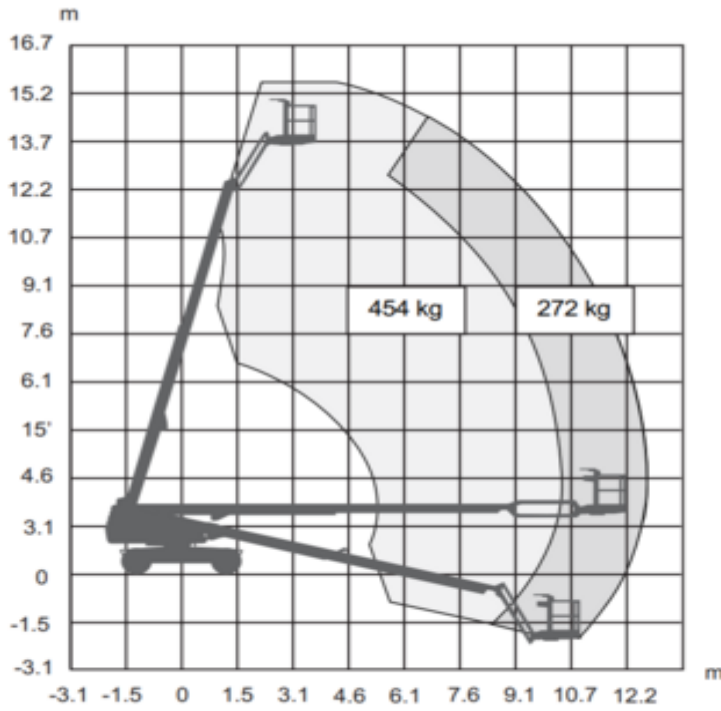

Rental code

DBT155

Machine rental classification

↕ 15.5

12

KG 227

Safety requirements

**SJ45 T+ WORKING ENVELOPE**

## Machine specifications

Lifting propulsion	Diesel
Driving propulsion	Diesel
Max. platform height (m)	13.75
Max. working height (m)	15.75
Max. working outreach (m)	12.75
Drive speed (km/h)	4
Machine weight (Kg)	227
Transport dimensions (LxWxH)	8.79 x 2.29 x 2.39
Platform dimensions (LxW)	2.44 x 0.91

Rec. number of people	2 3
Ground clearance (m)	0.27
Swing radius (°)	360
Elevated manouvering	Yes
Terrain & tires	Outdoor Offroad, Foam filled