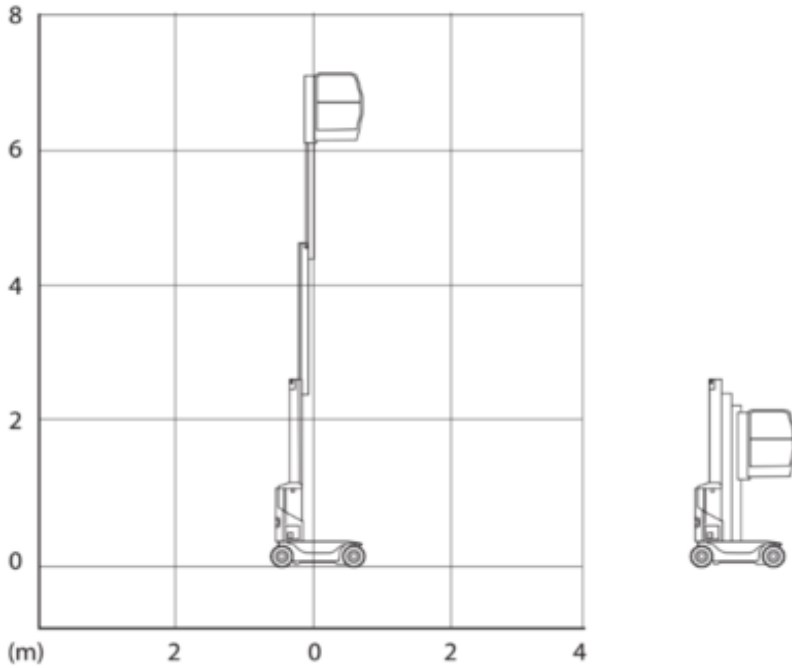

Rental code

EVM078

Machine rental classification

↕ 7.8

159

Safety requirements

Machine specifications

Lifting propulsion	Electric	Elevated manouvering	Yes
Driving propulsion	Electric	Charging (V)	100-120 V 220-240 V
Max. platform height (m)	5.7	Terrain & tires	Indoor, Hard
Max. working height (m)	7.7	Consumption (kWh)	8.73
Max. working outreach (m)			
Machine weight (Kg)	1055		
Transport dimensions (LxWxH)	1.36 x 0.75 x 1.98		
Platform dimensions (LxW)	0.71 x 0.66		
Rec. number of people	1		